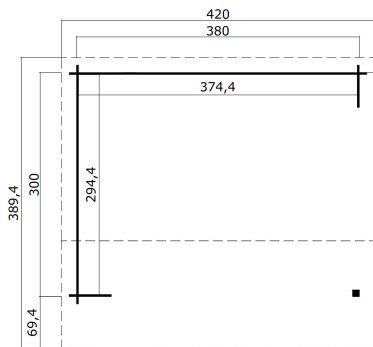

28  
mm

2

7

**PACKAGING: 1 PALLET(S)**

440 x 118 x 38 cm  
505 kg

EAN 4743329200947

**DIMENSIONS**

Floor area	11.02 m <sup>2</sup>
Roof dimensions	3.90 x 4.20 m
Cubic volume	≈ 28.59 m <sup>3</sup>
Wall height	≈ 2.45 m
Ridge height	≈ 2.74 m
Front overhang	≈ 20 cm

**WINDOWS & DOORS**

**ROOF & FLOOR**

Roof boards	15x90 mm
Roof surface	17.22 m <sup>2</sup>
Roof angle	≈ 22;16 °

\* Optional roof covering available